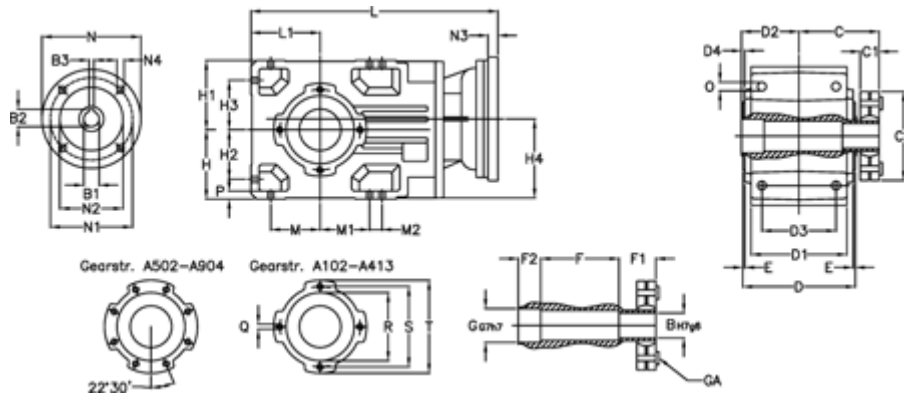

Article number: 29600207995220  
 Description: Bevel helical gearbox  
 A202US-79,9-P63B5

## Measures

B = 30	D1 = 110	F2 = 36	L = 306.0	N3 = -
B1 = 11	D2 = 60	G = 32	L1 = 80	N4 = M8x19
B2 = 12.8	D3 = 90	GA = 14,5 NM	M = 60.0	O = 9.5
B3 = 4	d4 = 4.5	H = 80	M1 = 60.0	P = 9
C = 89.5	Description = A202US-xx-P63 B5	H1 = 80	M2 = -	Q = M8x15
C1 = 23	E = 3.0	H2 = 60.0	N = 140	R = 95
C2 = 72.0	F = 77.5	H3 = 60.0	N1 = 115	S = 115
D = 136	F1 = 36.0	H4 = 93.0	N2 = 95	T = 140